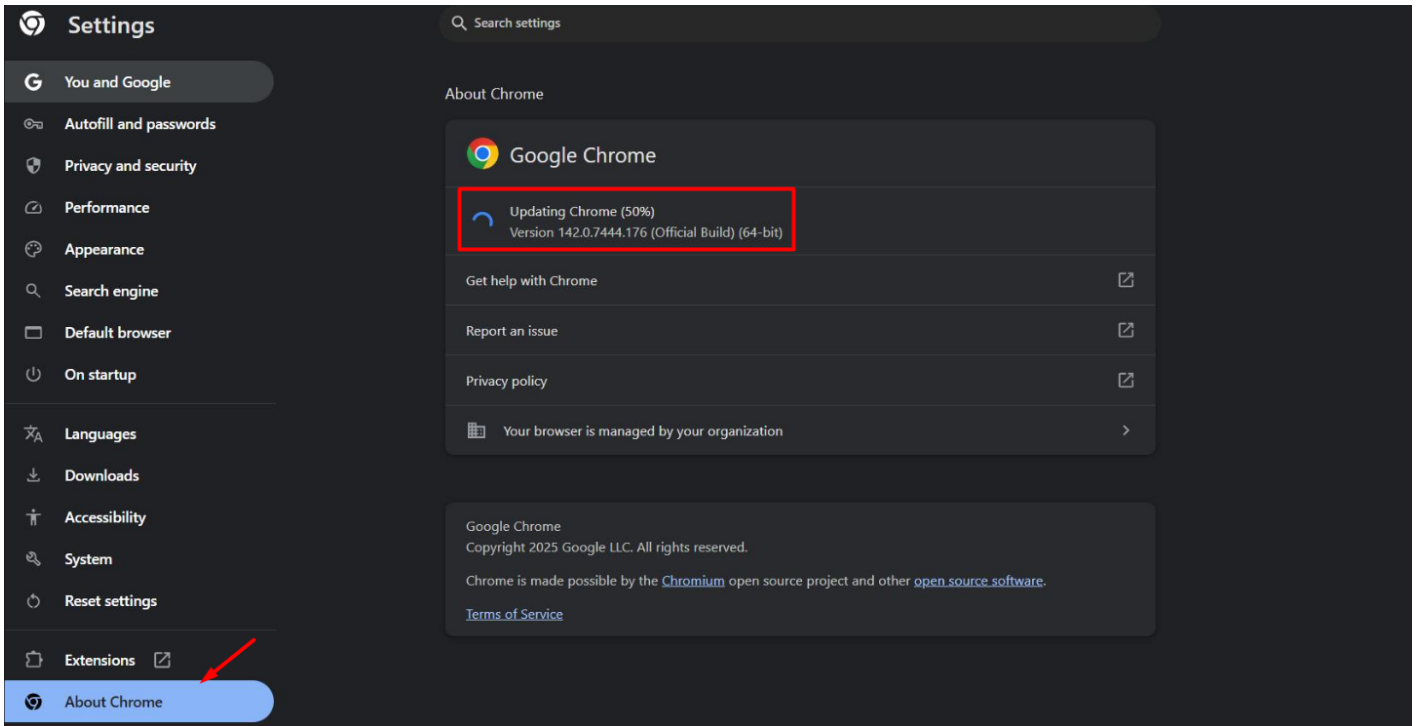

Bước 3: Chọn **Relaunch** để khởi động trình duyệt mới sau khi cập nhật.