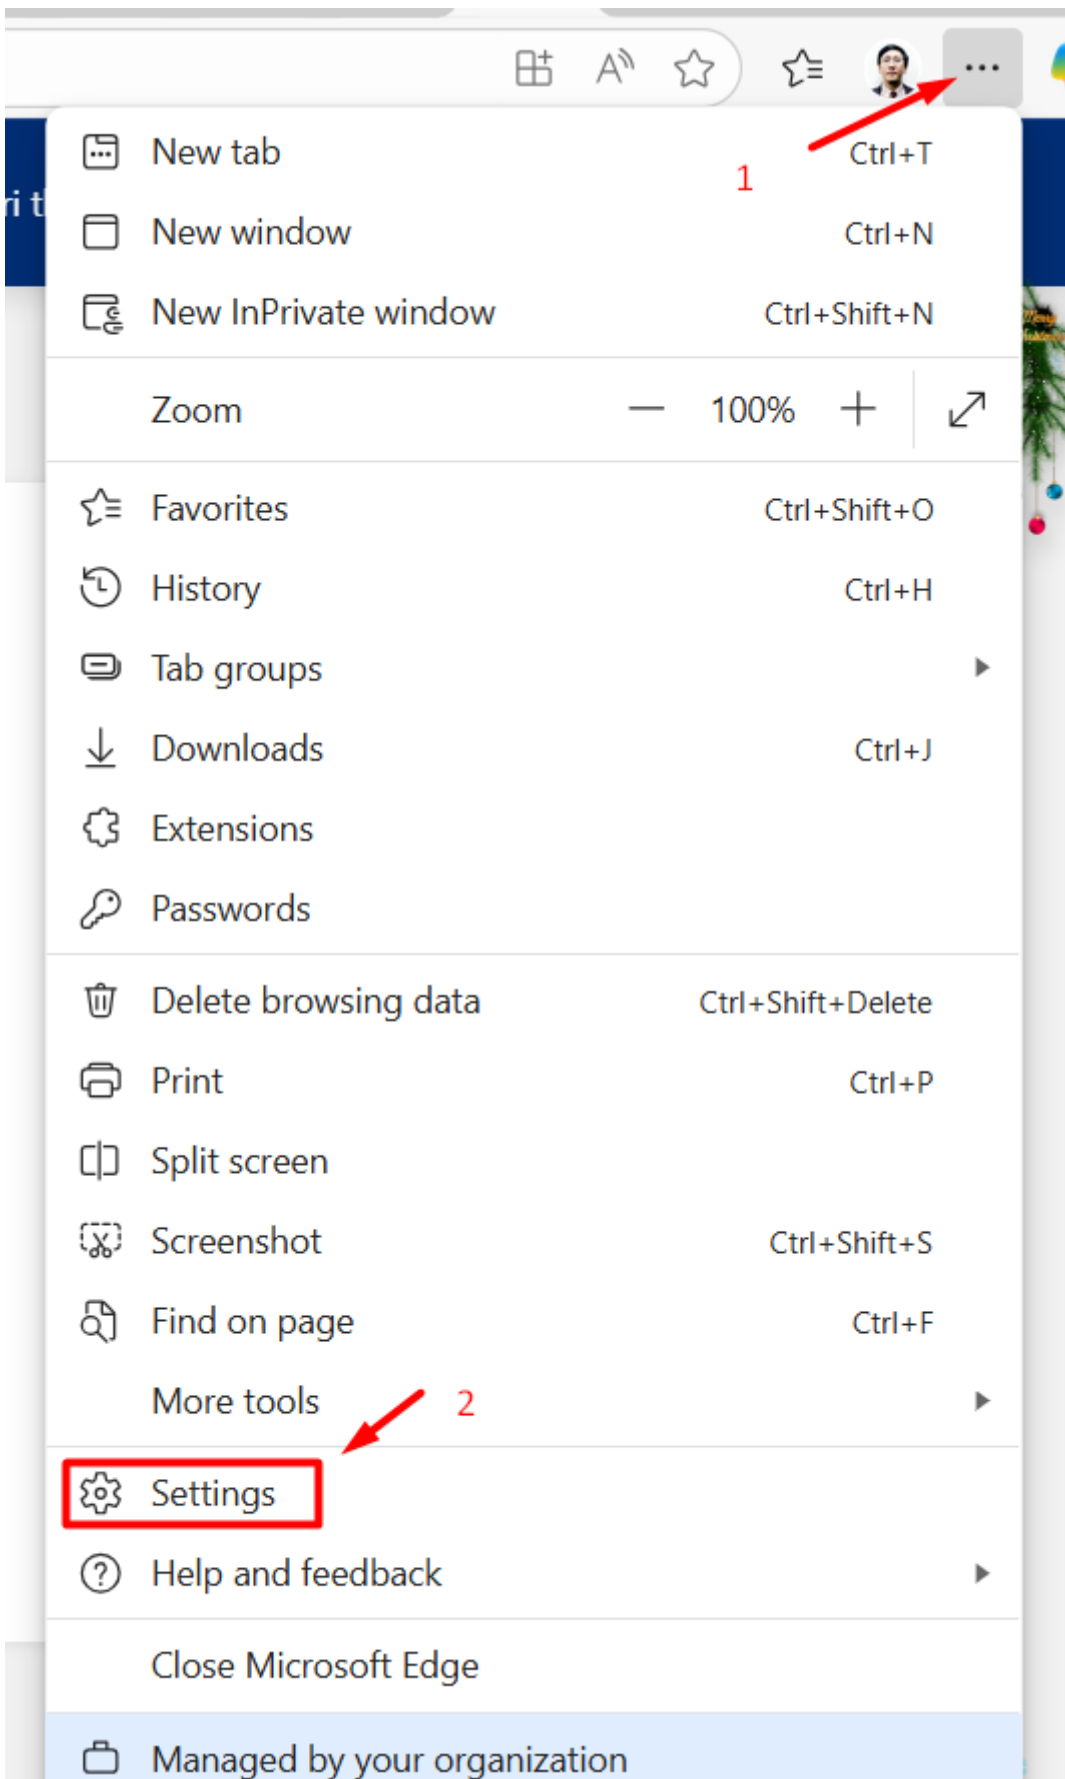

Bước 2: Chọn **About Microsoft Edge**