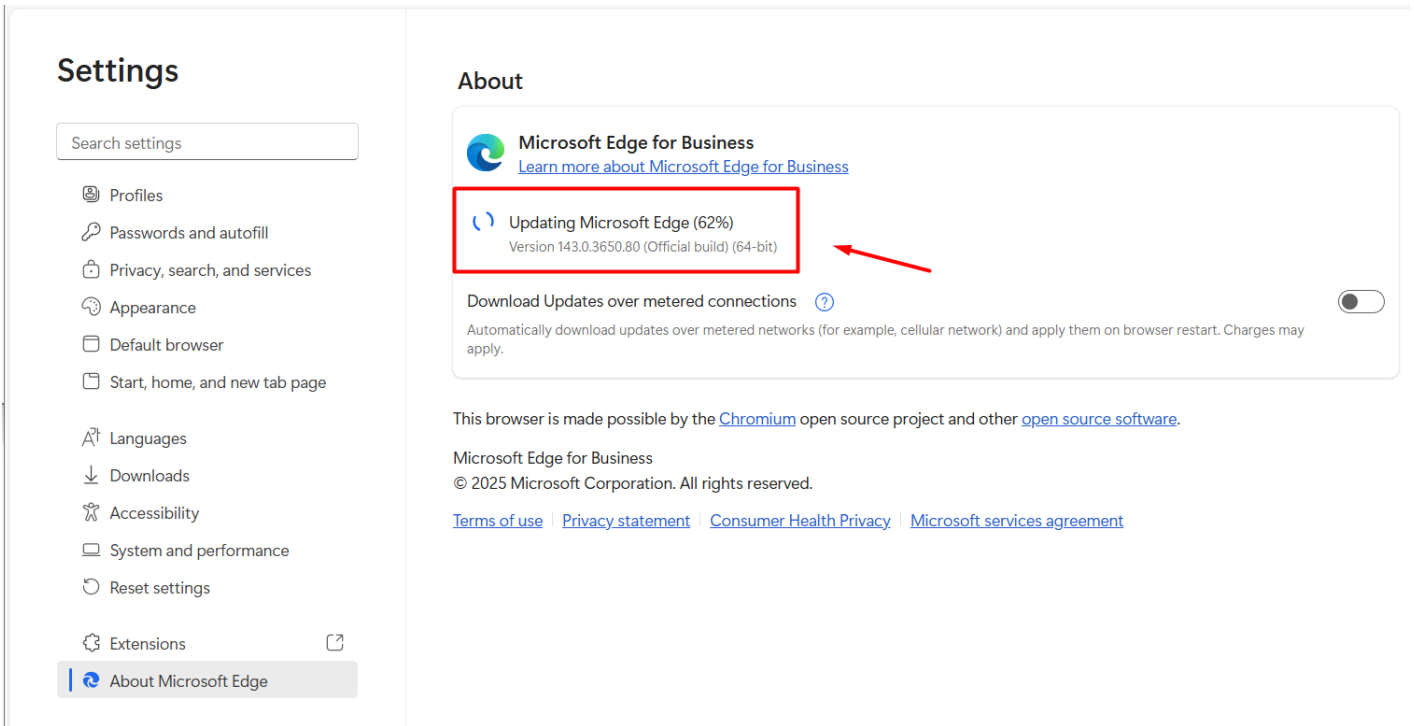

Bước 4: Chọn **Restart** sau khi cập nhật xong.

Phiên bản #2

Được tạo 17 tháng 12 2025 10:28:06 bởi Nguyen Phuoc Chung

Được cập nhật 19 tháng 12 2025 02:41:58 bởi Nguyen Phuoc Chung