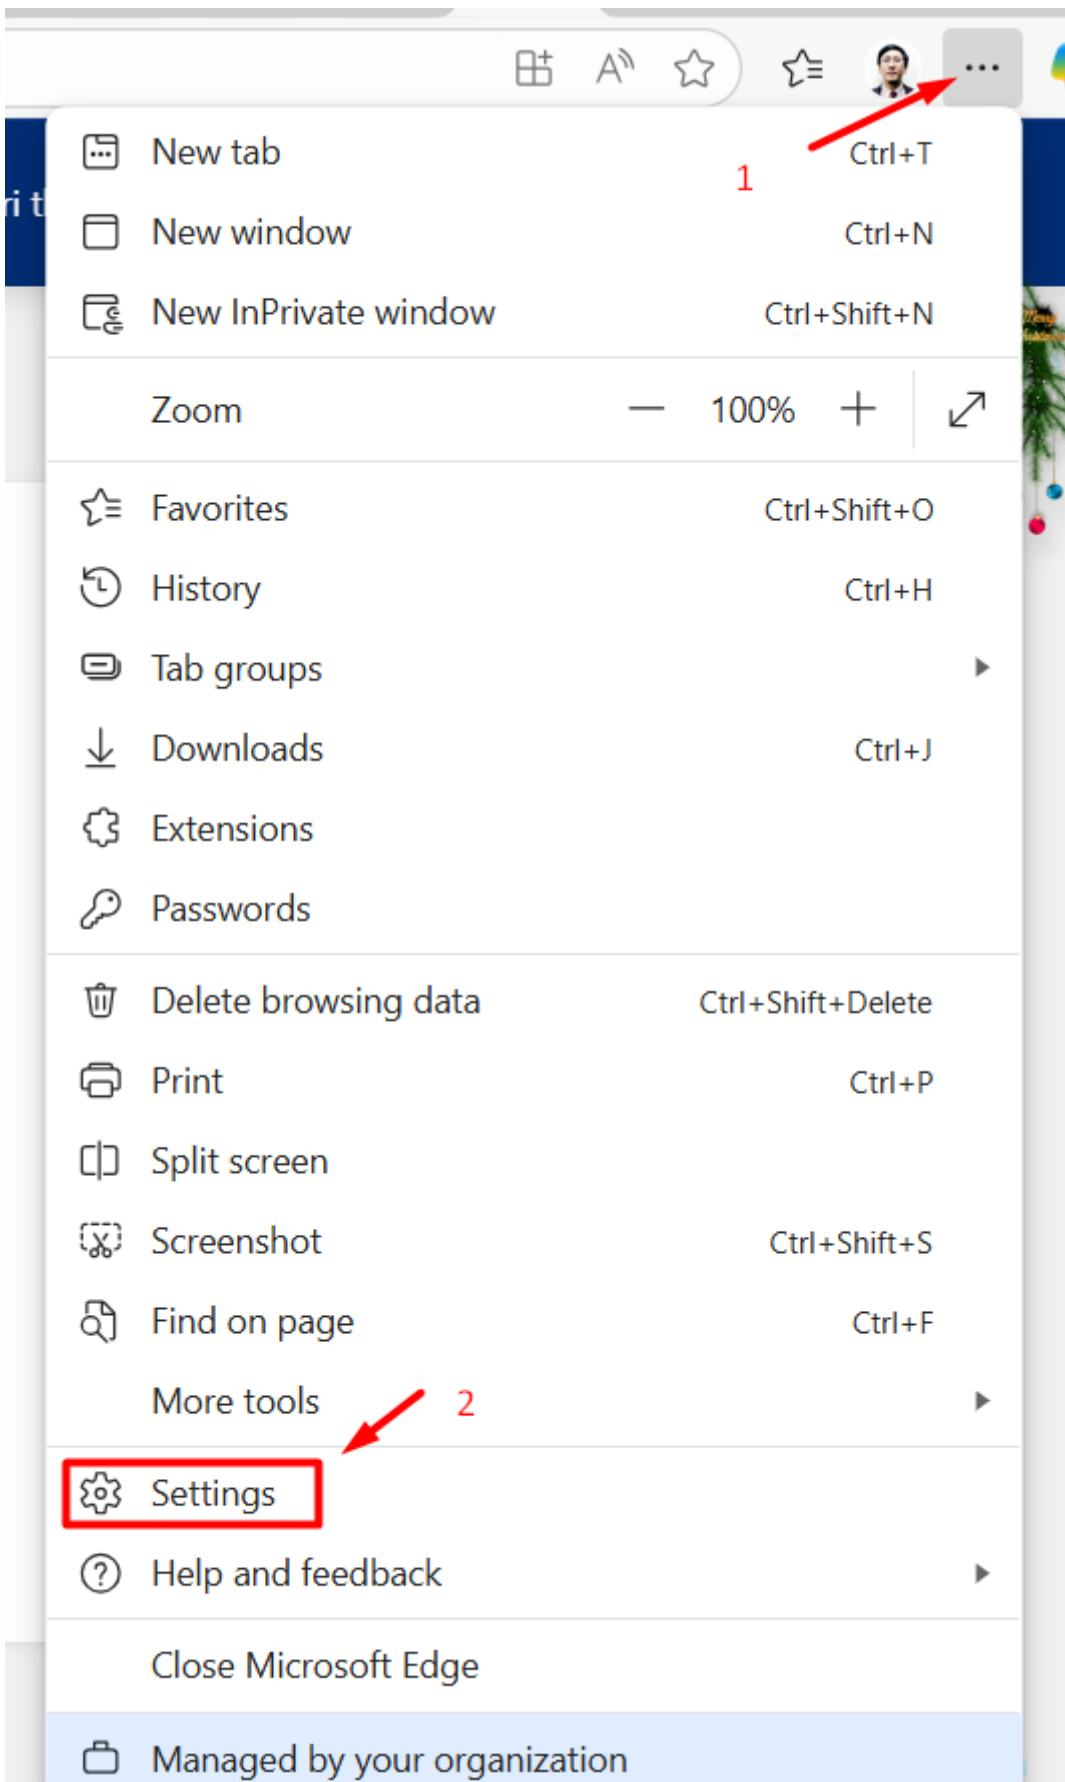

C?P NH?T TR?NH DUY?T MICROSOFT EDGE

Bước 1: chọn dấu ...(1) sau đó chọn **Setting**(2)

Bước 2: Chọn **About Microsoft Edge**

Settings

Search settings

 Profiles

 Passwords and autofill

 Privacy, search, and services

 Appearance

 Default browser

 Start, home, and new tab page

 Languages

 Downloads

 Accessibility

 System and performance

 Reset settings