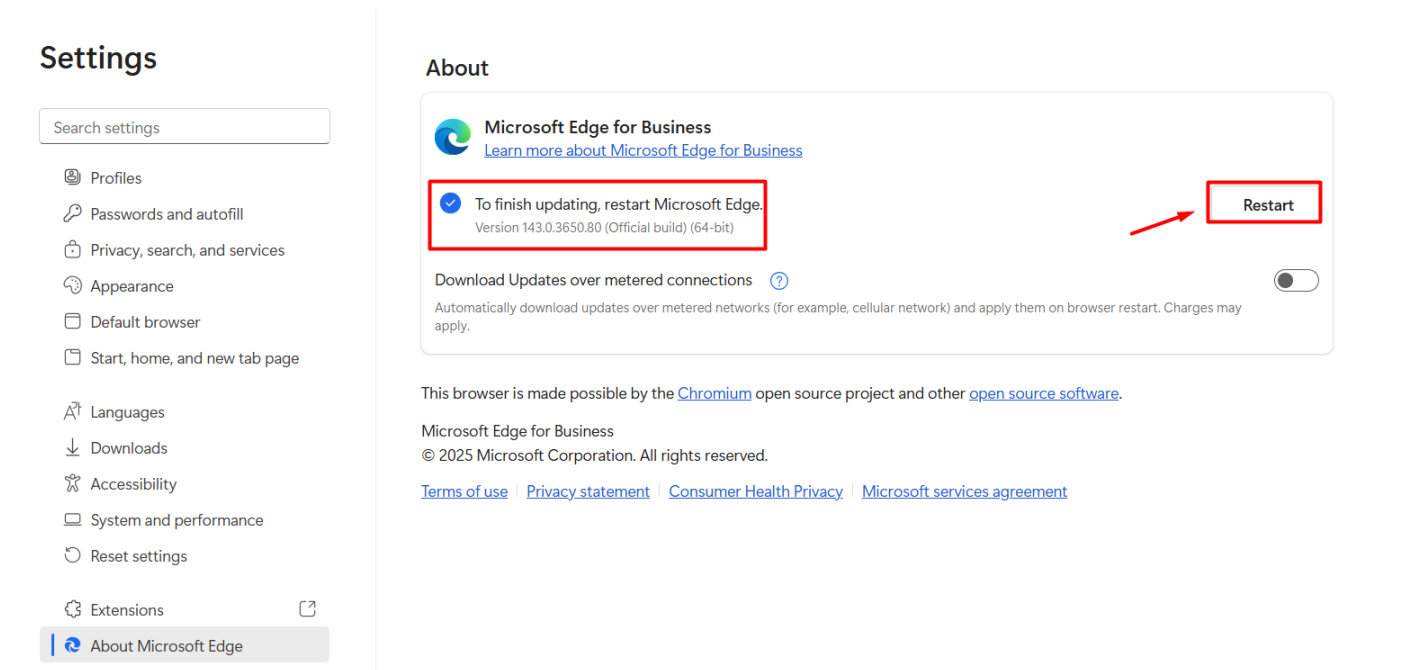

Bước 4: Chọn **Restart** sau khi cập nhật xong.

Phiên bản #2

Được tạo 17 tháng 12 2025 10:28:06 bởi Nguyen Phuoc Chung

Được cập nhật 19 tháng 12 2025 02:41:58 bởi Nguyen Phuoc Chung